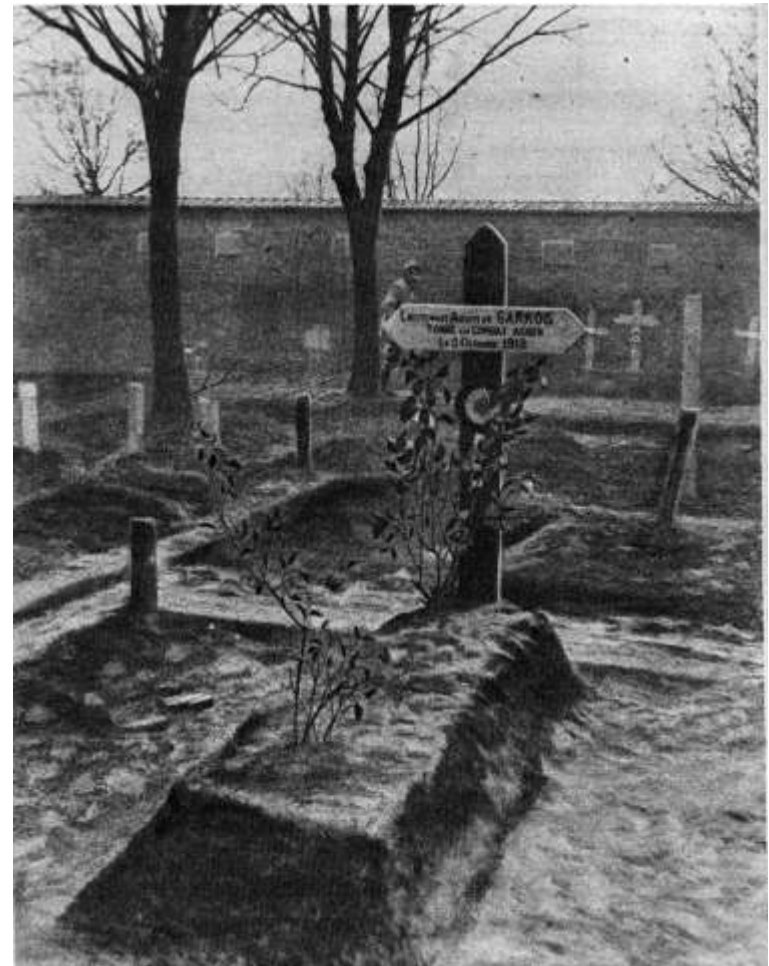

1910

**Roland Garros devant un avion Demoiselle
1910**

ROLAND GARROS
A CHOLET 1910

1929

F. QUARANTA

Roland Garros après sa victoire

Edition originale

1919

Jean Cocteau

1889 - 1963

Un Morane-Saulnier équipé d'une mitrailleuse tirant à travers l'hélice

Tombe de Roland Garros

John J. Pershing

Stade « Roland Garros »

A stylized, high-contrast portrait of Roland Garros, a French aviator, is the central focus. The portrait is rendered in black and white with a grainy, stencil-like texture. It is set against a background of bold, overlapping geometric shapes in yellow, orange, red, brown, green, and teal. The portrait shows him from the chest up, wearing a dark suit jacket and a white shirt with a dark tie. He has a serious expression and is looking slightly to the right.