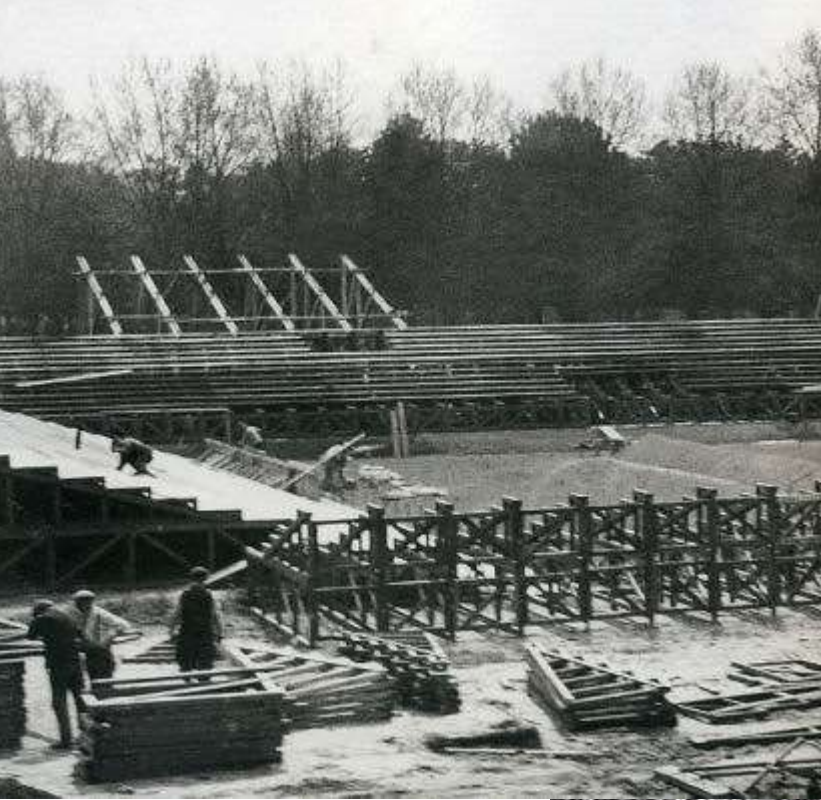

Jean Cocteau

1889 - 1963

Un Morane-Saulnier équipé d'une mitrailleuse tirant à travers l'hélice

Tombe de Roland Garros

John J. Pershing

Stade « Roland Garros »

A stylized, high-contrast portrait of Roland Garros, a French aviator, is the central focus. The portrait is rendered in black and white with a grainy, stencil-like texture. It is set against a background of bold, overlapping geometric shapes in yellow, orange, red, brown, green, and teal. The portrait shows him from the chest up, wearing a dark suit jacket and a white shirt with a dark tie. He has a serious expression and is looking slightly to the right.