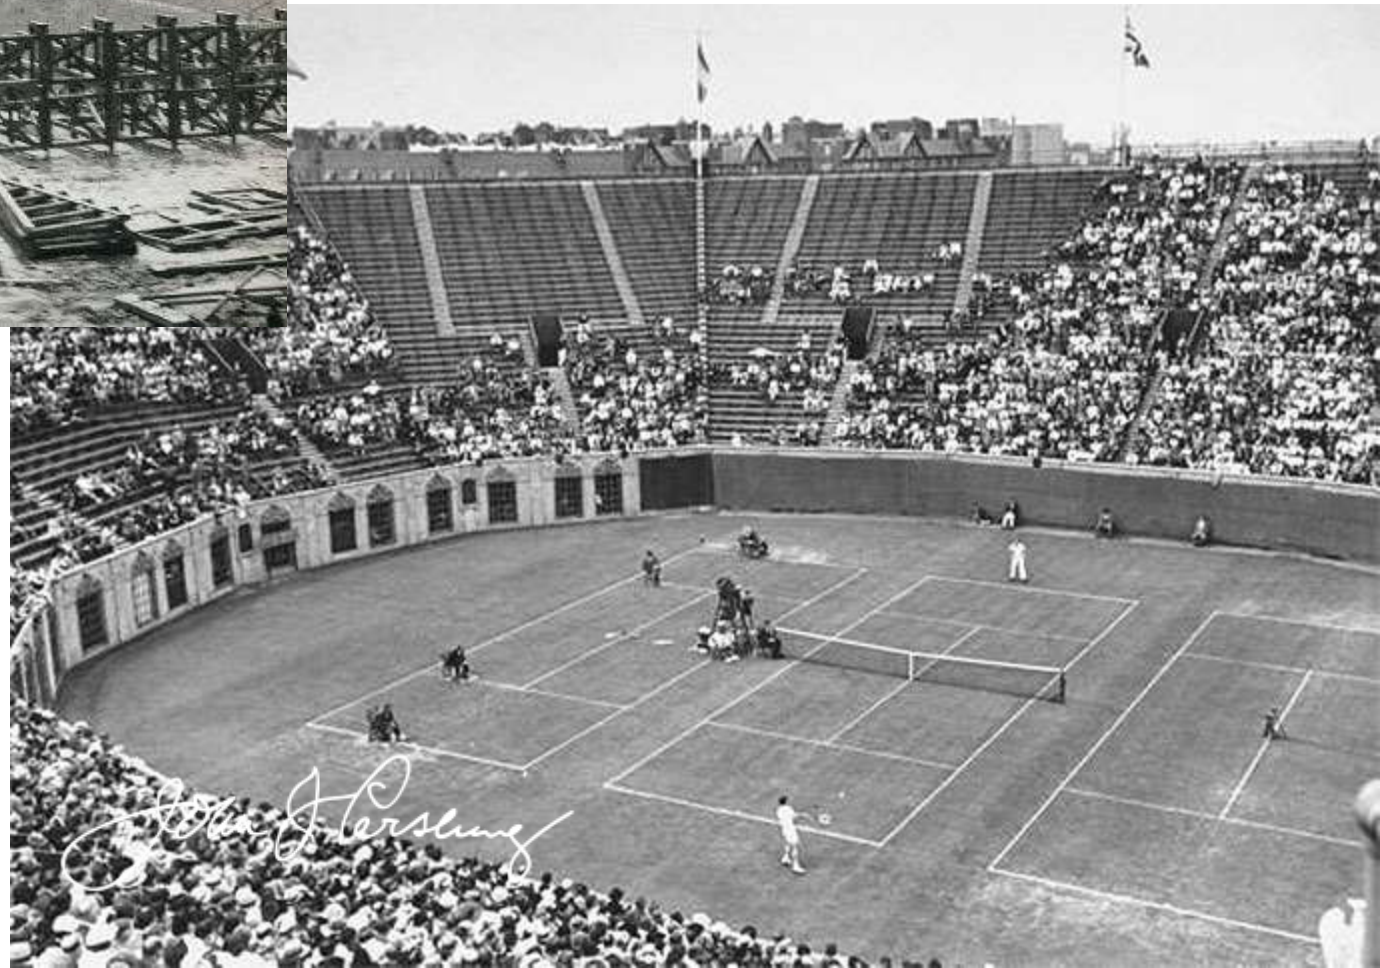

Jean Cocteau

1889 - 1963

Un Morane-Saulnier équipé d'une mitrailleuse tirant à travers l'hélice

Tombe de Roland Garros

John J. Pershing

Stade « Roland Garros »

A stylized, high-contrast portrait of Roland Garros, a French aviator, is the central focus. The portrait is rendered in black and white with a grainy, stencil-like texture. It is set against a background of bold, overlapping geometric shapes in yellow, orange, red, brown, green, and teal. The portrait shows him from the chest up, wearing a dark suit jacket and a white shirt with a dark tie. He has a serious expression and is looking slightly to the right.